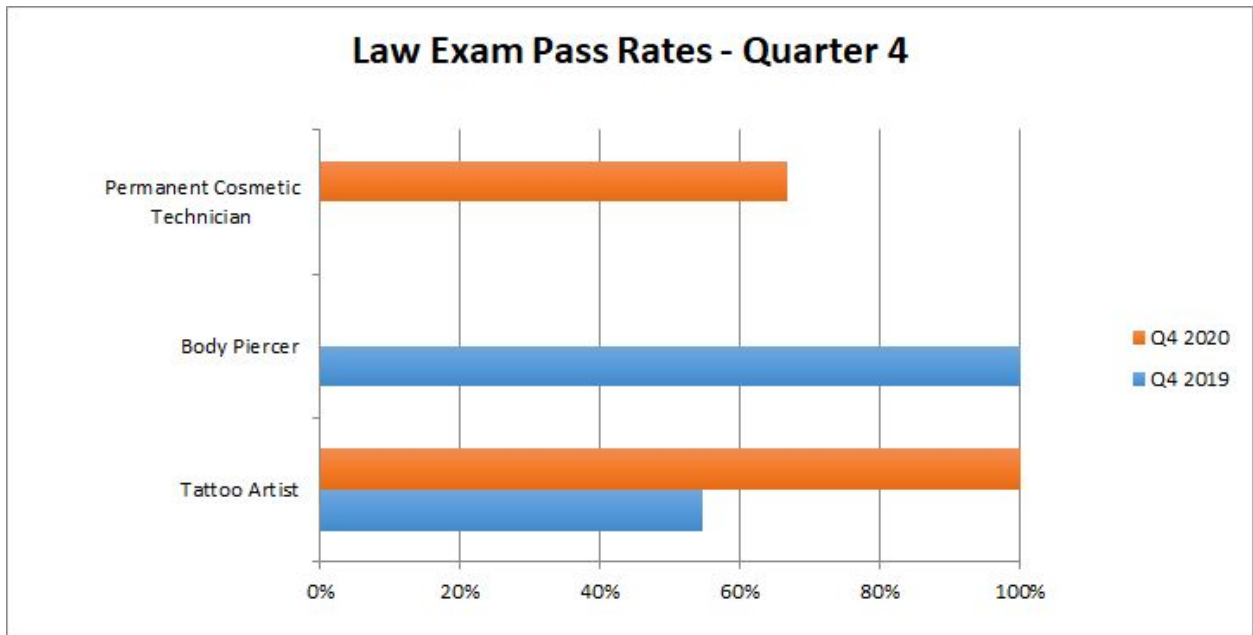

Pass Rates

Section 2

Pass Rates Chart

	Original			Re-Test			All		
Cosmetologist	Tested	Passing	Pass Rate	Tested	Passing	Pass Rate	Tested	Passing	Pass Rate
Written	166	149	89.76%	22	11	50.00%	188	160	85.11%
Practical	185	122	65.95%	80	60	75.00%	265	182	68.68%
Blood Spill	186	126	67.74%	45	29	64.44%	231	155	67.10%
	Original			Re-Test			All		
Electrologist	Tested	Passing	Pass Rate	Tested	Passing	Pass Rate	Tested	Passing	Pass Rate
Written	1	1	100.00%	0	0	N/A%	1	1	100.00%
Practical	0	0	N/A%	0	0	N/A%	0	0	N/A%
Blood Spill	0	0	N/A%	0	0	N/A%	0	0	N/A%
	Original			Re-Test			All		
Instructor	Tested	Passing	Pass Rate	Tested	Passing	Pass Rate	Tested	Passing	Pass Rate
Written	13	11	84.62%	2	1	50.00%	15	12	80.00%
	Original			Re-Test			All		
Esthetician	Tested	Passing	Pass Rate	Tested	Passing	Pass Rate	Tested	Passing	Pass Rate
Written	59	57	96.61%	4	1	25.00%	63	58	92.06%
Practical	65	36	55.38%	28	20	71.43%	93	56	60.22%
Blood Spill	64	47	73.44%	12	9	75.00%	76	56	73.68%
	Original			Re-Test			All		
Manicurist	Tested	Passing	Pass Rate	Tested	Passing	Pass Rate	Tested	Passing	Pass Rate
Written	68	51	75.00%	35	9	25.71%	103	60	58.25%
Practical	54	33	61.11%	39	21	53.85%	93	54	58.06%
Blood Spill	54	42	77.78%	18	11	61.11%	72	53	73.61%
	Original			Re-Test			All		
Tattoo Artist	Tested	Passing	Pass Rate	Tested	Passing	Pass Rate	Tested	Passing	Pass Rate
Written	3	3	100.00%	2	2	100.00%	5	5	100.00%
Law	3	3	100.00%	1	1	100.00%	4	4	100.00%
Practical	5	2	40.00%	4	2	50.00%	9	4	44.44%
	Original			Re-Test			All		
Body Piercer	Tested	Passing	Pass Rate	Tested	Passing	Pass Rate	Tested	Passing	Pass Rate
Written	0	0	N/A%	0	0	N/A%	0	0	N/A%
Law	0	0	N/A%	0	0	N/A%	0	0	N/A%
Practical	0	0	N/A%	0	0	N/A%	0	0	N/A%
	Original			Re-Test			All		
P. Cos. Tattoo	Tested	Passing	Pass Rate	Tested	Passing	Pass Rate	Tested	Passing	Pass Rate
Written	3	2	66.67%	1	1	100.00%	4	3	75.00%
Law	3	2	66.67%	0	0	N/A%	3	2	66.67%
Practical	3	2	66.67%	0	0	N/A%	3	2	66.67%

Written Pass Rate Graphs