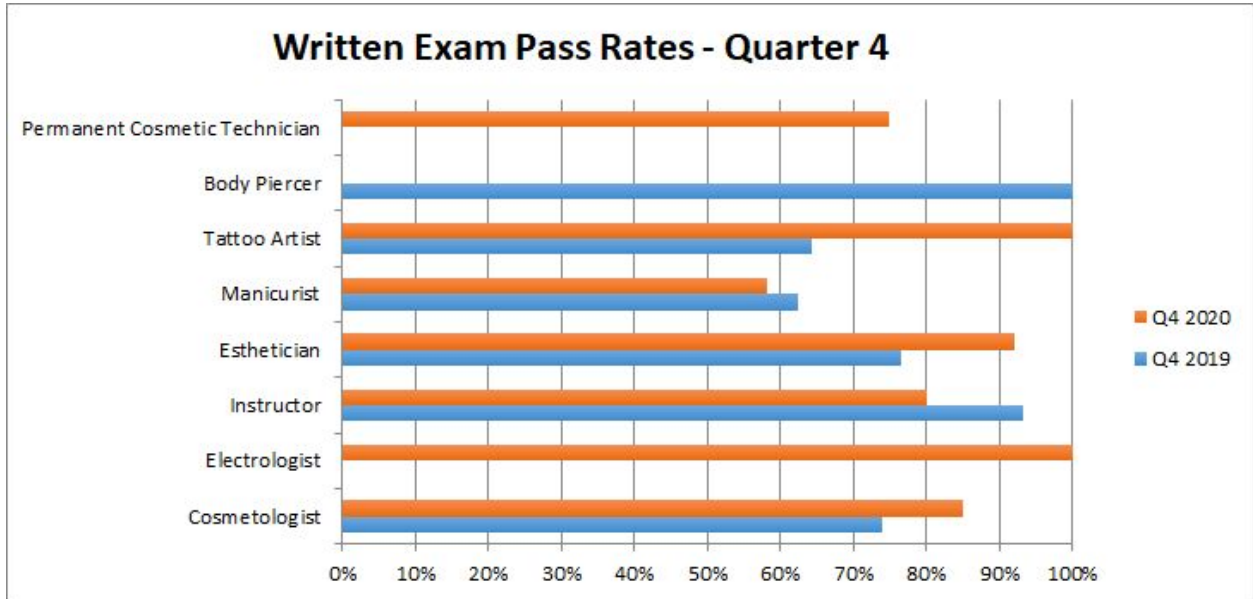

Pass Rates

Section 2

Pass Rates Chart

	Original			Re-Test			All		
Cosmetologist	Tested	Passing	Pass Rate	Tested	Passing	Pass Rate	Tested	Passing	Pass Rate
Written	166	149	89.76%	22	11	50.00%	188	160	85.11%
Practical	185	122	65.95%	80	60	75.00%	265	182	68.68%
Blood Spill	186	126	67.74%	45	29	64.44%	231	155	67.10%
	Original			Re-Test			All		
Electrologist	Tested	Passing	Pass Rate	Tested	Passing	Pass Rate	Tested	Passing	Pass Rate
Written	1	1	100.00%	0	0	N/A%	1	1	100.00%
Practical	0	0	N/A%	0	0	N/A%	0	0	N/A%
Blood Spill	0	0	N/A%	0	0	N/A%	0	0	N/A%
	Original			Re-Test			All		
Instructor	Tested	Passing	Pass Rate	Tested	Passing	Pass Rate	Tested	Passing	Pass Rate
Written	13	11	84.62%	2	1	50.00%	15	12	80.00%
	Original			Re-Test			All		
Esthetician	Tested	Passing	Pass Rate	Tested	Passing	Pass Rate	Tested	Passing	Pass Rate
Written	59	57	96.61%	4	1	25.00%	63	58	92.06%
Practical	65	36	55.38%	28	20	71.43%	93	56	60.22%
Blood Spill	64	47	73.44%	12	9	75.00%	76	56	73.68%
	Original			Re-Test			All		
Manicurist	Tested	Passing	Pass Rate	Tested	Passing	Pass Rate	Tested	Passing	Pass Rate
Written	68	51	75.00%	35	9	25.71%	103	60	58.25%
Practical	54	33	61.11%	39	21	53.85%	93	54	58.06%
Blood Spill	54	42	77.78%	18	11	61.11%	72	53	73.61%
	Original			Re-Test			All		
Tattoo Artist	Tested	Passing	Pass Rate	Tested	Passing	Pass Rate	Tested	Passing	Pass Rate
Written	3	3	100.00%	2	2	100.00%	5	5	100.00%
Law	3	3	100.00%	1	1	100.00%	4	4	100.00%
Practical	5	2	40.00%	4	2	50.00%	9	4	44.44%
	Original			Re-Test			All		
Body Piercer	Tested	Passing	Pass Rate	Tested	Passing	Pass Rate	Tested	Passing	Pass Rate
Written	0	0	N/A%	0	0	N/A%	0	0	N/A%
Law	0	0	N/A%	0	0	N/A%	0	0	N/A%
Practical	0	0	N/A%	0	0	N/A%	0	0	N/A%
	Original			Re-Test			All		
P. Cos. Tattoo	Tested	Passing	Pass Rate	Tested	Passing	Pass Rate	Tested	Passing	Pass Rate
Written	3	2	66.67%	1	1	100.00%	4	3	75.00%
Law	3	2	66.67%	0	0	N/A%	3	2	66.67%
Practical	3	2	66.67%	0	0	N/A%	3	2	66.67%

Written Pass Rate Graphs