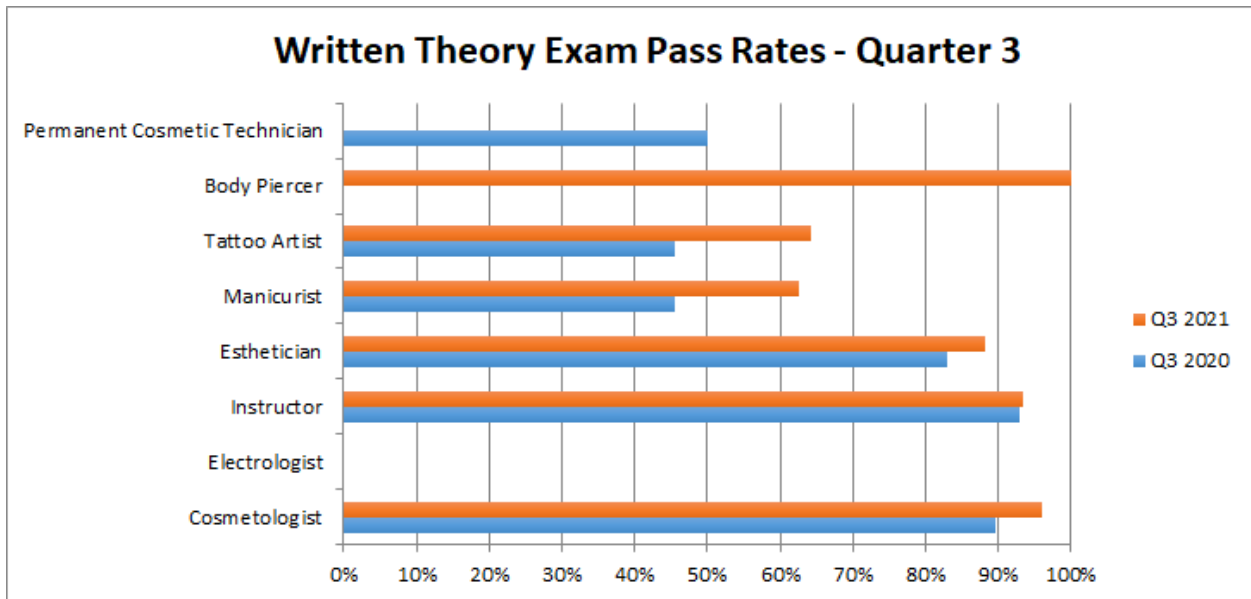

Pass Rates

Section 2

Pass Rates Chart

	Original			Re-Test			All		
Cosmetologist	Tested	Passing	Pass Rate	Tested	Passing	Pass Rate	Tested	Passing	Pass Rate
Written Theory	167	162	97.01%	13	11	84.62%	180	173	96.11%
Written Practical	201	153	76.12%	113	61	53.98%	314	214	68.15%
	Original			Re-Test			All		
Electrologist	Tested	Passing	Pass Rate	Tested	Passing	Pass Rate	Tested	Passing	Pass Rate
Written Theory	0	0	N/A%	0	0	N/A%	0	0	N/A%
Written Practical	0	0	N/A%	0	0	N/A%	0	0	N/A%
	Original			Re-Test			All		
Instructor	Tested	Passing	Pass Rate	Tested	Passing	Pass Rate	Tested	Passing	Pass Rate
Written Theory	14	13	92.86%	1	1	100.00%	15	14	93.33%
	Original			Re-Test			All		
Esthetician	Tested	Passing	Pass Rate	Tested	Passing	Pass Rate	Tested	Passing	Pass Rate
Written Theory	74	73	98.65%	11	2	18.18%	85	75	88.24%
Written Practical	73	56	76.71%	45	31	68.89%	118	87	73.73%
	Original			Re-Test			All		
Manicurist	Tested	Passing	Pass Rate	Tested	Passing	Pass Rate	Tested	Passing	Pass Rate
Written Theory	78	64	82.05%	48	15	31.25%	126	79	62.70%
Written Practical	79	62	78.48%	38	19	50.00%	117	81	69.23%
	Original			Re-Test			All		
Tattoo Artist	Tested	Passing	Pass Rate	Tested	Passing	Pass Rate	Tested	Passing	Pass Rate
Written Theory	9	6	66.67%	5	3	60.00%	14	9	64.29%
Law	9	6	66.67%	1	1	100.00%	10	7	70.00%
Practical	8	6	75.00%	4	2	50.00%	12	8	66.67%
	Original			Re-Test			All		
Body Piercer	Tested	Passing	Pass Rate	Tested	Passing	Pass Rate	Tested	Passing	Pass Rate
Written Theory	2	2	100.00%	0	0	N/A%	2	2	100.00%
Law	2	2	100.00%	0	0	N/A%	2	2	100.00%
Practical	1	1	100.00%	0	0	N/A%	1	1	100.00%
	Original			Re-Test			All		
P. Cos. Tattoo	Tested	Passing	Pass Rate	Tested	Passing	Pass Rate	Tested	Passing	Pass Rate
Written Theory	1	0	0.00%	1	0	0.00%	2	0	0.00%
Law	1	0	0.00%	0	0	N/A%	1	0	0.00%
Practical	0	0	N/A%	0	0	N/A%	0	0	N/A%

Pass Rate Graphs