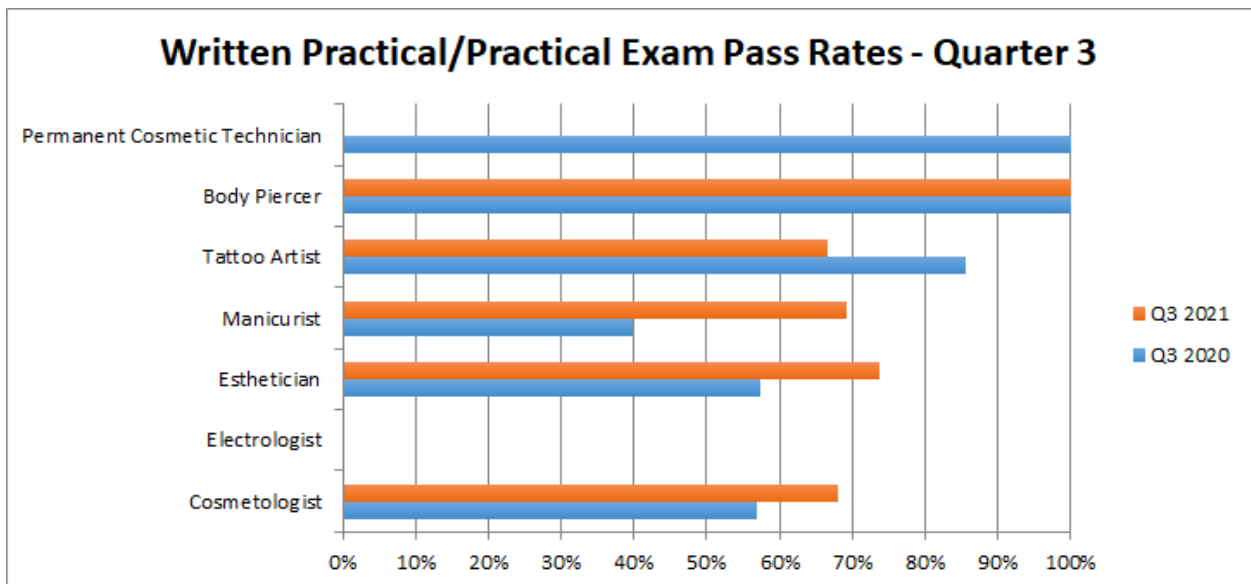

Pass Rates

Section 2

Pass Rates Chart

	Original			Re-Test			All		
Cosmetologist	Tested	Passing	Pass Rate	Tested	Passing	Pass Rate	Tested	Passing	Pass Rate
Written Theory	167	162	97.01%	13	11	84.62%	180	173	96.11%
Written Practical	201	153	76.12%	113	61	53.98%	314	214	68.15%
	Original			Re-Test			All		
Electrologist	Tested	Passing	Pass Rate	Tested	Passing	Pass Rate	Tested	Passing	Pass Rate
Written Theory	0	0	N/A%	0	0	N/A%	0	0	N/A%
Written Practical	0	0	N/A%	0	0	N/A%	0	0	N/A%
	Original			Re-Test			All		
Instructor	Tested	Passing	Pass Rate	Tested	Passing	Pass Rate	Tested	Passing	Pass Rate
Written Theory	14	13	92.86%	1	1	100.00%	15	14	93.33%
	Original			Re-Test			All		
Esthetician	Tested	Passing	Pass Rate	Tested	Passing	Pass Rate	Tested	Passing	Pass Rate
Written Theory	74	73	98.65%	11	2	18.18%	85	75	88.24%
Written Practical	73	56	76.71%	45	31	68.89%	118	87	73.73%
	Original			Re-Test			All		
Manicurist	Tested	Passing	Pass Rate	Tested	Passing	Pass Rate	Tested	Passing	Pass Rate
Written Theory	78	64	82.05%	48	15	31.25%	126	79	62.70%
Written Practical	79	62	78.48%	38	19	50.00%	117	81	69.23%
	Original			Re-Test			All		
Tattoo Artist	Tested	Passing	Pass Rate	Tested	Passing	Pass Rate	Tested	Passing	Pass Rate
Written Theory	9	6	66.67%	5	3	60.00%	14	9	64.29%
Law	9	6	66.67%	1	1	100.00%	10	7	70.00%
Practical	8	6	75.00%	4	2	50.00%	12	8	66.67%
	Original			Re-Test			All		
Body Piercer	Tested	Passing	Pass Rate	Tested	Passing	Pass Rate	Tested	Passing	Pass Rate
Written Theory	2	2	100.00%	0	0	N/A%	2	2	100.00%
Law	2	2	100.00%	0	0	N/A%	2	2	100.00%
Practical	1	1	100.00%	0	0	N/A%	1	1	100.00%
	Original			Re-Test			All		
P. Cos. Tattoo	Tested	Passing	Pass Rate	Tested	Passing	Pass Rate	Tested	Passing	Pass Rate
Written Theory	1	0	0.00%	1	0	0.00%	2	0	0.00%
Law	1	0	0.00%	0	0	N/A%	1	0	0.00%
Practical	0	0	N/A%	0	0	N/A%	0	0	N/A%

Pass Rate Graphs