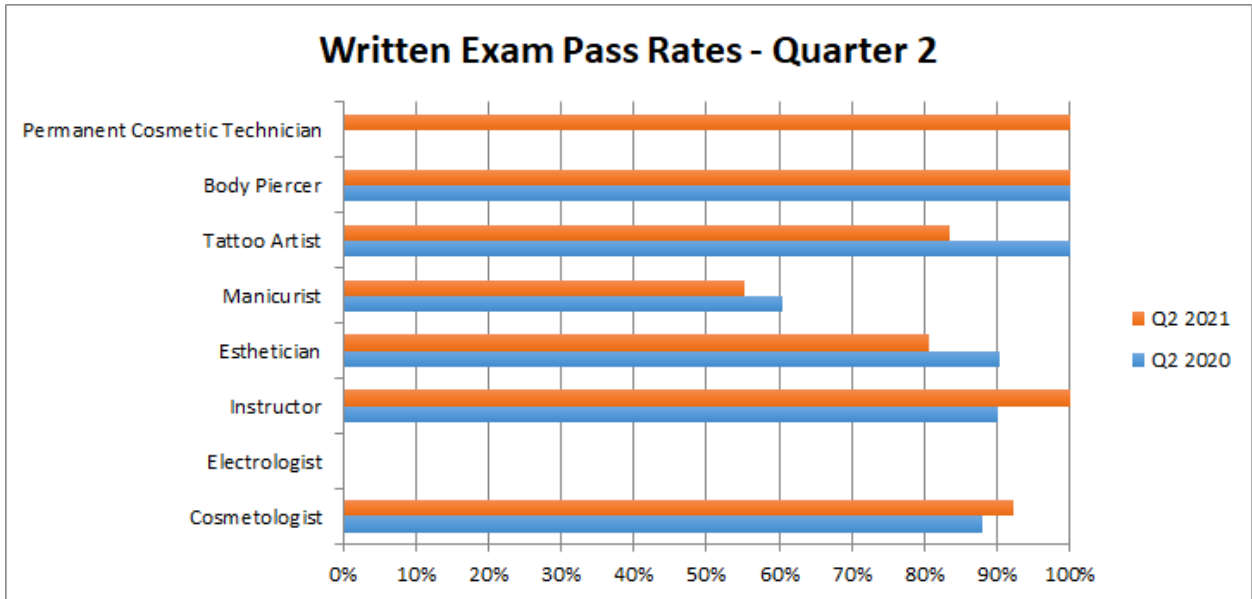

Pass Rates

Section 2

Pass Rates Chart

	Original			Re-Test			All		
Cosmetologist	Tested	Passing	Pass Rate	Tested	Passing	Pass Rate	Tested	Passing	Pass Rate
Written	155	147	94.84%	10	5	50.00%	165	152	92.12%
Practical	146	89	60.96%	64	34	53.13%	210	123	58.57%
Blood Spill	146	106	72.60%	20	11	55.00%	166	117	70.48%
	Original			Re-Test			All		
Electrologist	Tested	Passing	Pass Rate	Tested	Passing	Pass Rate	Tested	Passing	Pass Rate
Written	0	0	N/A%	0	0	N/A%	0	0	N/A%
Practical	0	0	N/A%	0	0	N/A%	0	0	N/A%
Blood Spill	0	0	N/A%	0	0	N/A%	0	0	N/A%
	Original			Re-Test			All		
Instructor	Tested	Passing	Pass Rate	Tested	Passing	Pass Rate	Tested	Passing	Pass Rate
Written	18	18	100.00%	0	0	N/A%	18	18	100.00%
	Original			Re-Test			All		
Esthetician	Tested	Passing	Pass Rate	Tested	Passing	Pass Rate	Tested	Passing	Pass Rate
Written	52	49	94.23%	10	1	10.00%	62	50	80.65%
Practical	57	31	54.39%	43	20	46.51%	100	51	51.00%
Blood Spill	55	41	74.55%	21	13	61.90%	76	54	71.05%
	Original			Re-Test			All		
Manicurist	Tested	Passing	Pass Rate	Tested	Passing	Pass Rate	Tested	Passing	Pass Rate
Written	72	50	69.44%	42	13	30.95%	114	63	55.26%
Practical	82	55	67.07%	47	23	48.94%	129	78	60.47%
Blood Spill	82	62	75.61%	18	13	72.22%	100	75	75.00%
	Original			Re-Test			All		
Tattoo Artist	Tested	Passing	Pass Rate	Tested	Passing	Pass Rate	Tested	Passing	Pass Rate
Written	6	5	83.33%	0	0	N/A%	6	5	83.33%
Law	6	5	83.33%	0	0	N/A%	6	5	83.33%
Practical	5	4	80.00%	2	1	50.00%	7	5	71.43%
	Original			Re-Test			All		
Body Piercer	Tested	Passing	Pass Rate	Tested	Passing	Pass Rate	Tested	Passing	Pass Rate
Written	1	1	100.00%	0	0	N/A%	1	1	100.00%
Law	1	1	100.00%	0	0	N/A%	1	1	100.00%
Practical	1	0	0.00%	0	0	N/A%	1	0	0.00%
	Original			Re-Test			All		
P. Cos. Tattoo	Tested	Passing	Pass Rate	Tested	Passing	Pass Rate	Tested	Passing	Pass Rate
Written	1	1	100.00%	0	0	N/A%	1	1	100.00%
Law	1	1	100.00%	0	0	N/A%	1	1	100.00%
Practical	1	0	0.00%	1	1	100.00%	2	1	50.00%

Written Pass Rate Graphs