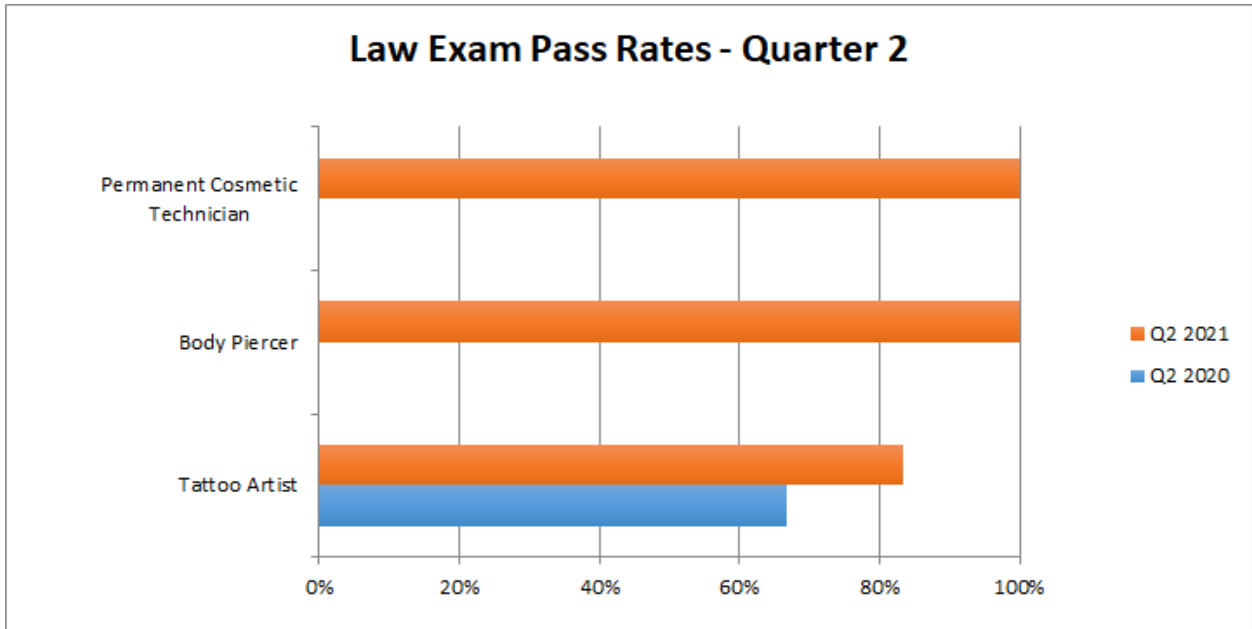

Pass Rates

Section 2

Pass Rates Chart

	Original			Re-Test			All		
Cosmetologist	Tested	Passing	Pass Rate	Tested	Passing	Pass Rate	Tested	Passing	Pass Rate
Written	155	147	94.84%	10	5	50.00%	165	152	92.12%
Practical	146	89	60.96%	64	34	53.13%	210	123	58.57%
Blood Spill	146	106	72.60%	20	11	55.00%	166	117	70.48%
	Original			Re-Test			All		
Electrologist	Tested	Passing	Pass Rate	Tested	Passing	Pass Rate	Tested	Passing	Pass Rate
Written	0	0	N/A%	0	0	N/A%	0	0	N/A%
Practical	0	0	N/A%	0	0	N/A%	0	0	N/A%
Blood Spill	0	0	N/A%	0	0	N/A%	0	0	N/A%
	Original			Re-Test			All		
Instructor	Tested	Passing	Pass Rate	Tested	Passing	Pass Rate	Tested	Passing	Pass Rate
Written	18	18	100.00%	0	0	N/A%	18	18	100.00%
	Original			Re-Test			All		
Esthetician	Tested	Passing	Pass Rate	Tested	Passing	Pass Rate	Tested	Passing	Pass Rate
Written	52	49	94.23%	10	1	10.00%	62	50	80.65%
Practical	57	31	54.39%	43	20	46.51%	100	51	51.00%
Blood Spill	55	41	74.55%	21	13	61.90%	76	54	71.05%
	Original			Re-Test			All		
Manicurist	Tested	Passing	Pass Rate	Tested	Passing	Pass Rate	Tested	Passing	Pass Rate
Written	72	50	69.44%	42	13	30.95%	114	63	55.26%
Practical	82	55	67.07%	47	23	48.94%	129	78	60.47%
Blood Spill	82	62	75.61%	18	13	72.22%	100	75	75.00%
	Original			Re-Test			All		
Tattoo Artist	Tested	Passing	Pass Rate	Tested	Passing	Pass Rate	Tested	Passing	Pass Rate
Written	6	5	83.33%	0	0	N/A%	6	5	83.33%
Law	6	5	83.33%	0	0	N/A%	6	5	83.33%
Practical	5	4	80.00%	2	1	50.00%	7	5	71.43%
	Original			Re-Test			All		
Body Piercer	Tested	Passing	Pass Rate	Tested	Passing	Pass Rate	Tested	Passing	Pass Rate
Written	1	1	100.00%	0	0	N/A%	1	1	100.00%
Law	1	1	100.00%	0	0	N/A%	1	1	100.00%
Practical	1	0	0.00%	0	0	N/A%	1	0	0.00%
	Original			Re-Test			All		
P. Cos. Tattoo	Tested	Passing	Pass Rate	Tested	Passing	Pass Rate	Tested	Passing	Pass Rate
Written	1	1	100.00%	0	0	N/A%	1	1	100.00%
Law	1	1	100.00%	0	0	N/A%	1	1	100.00%
Practical	1	0	0.00%	1	1	100.00%	2	1	50.00%

Written Pass Rate Graphs