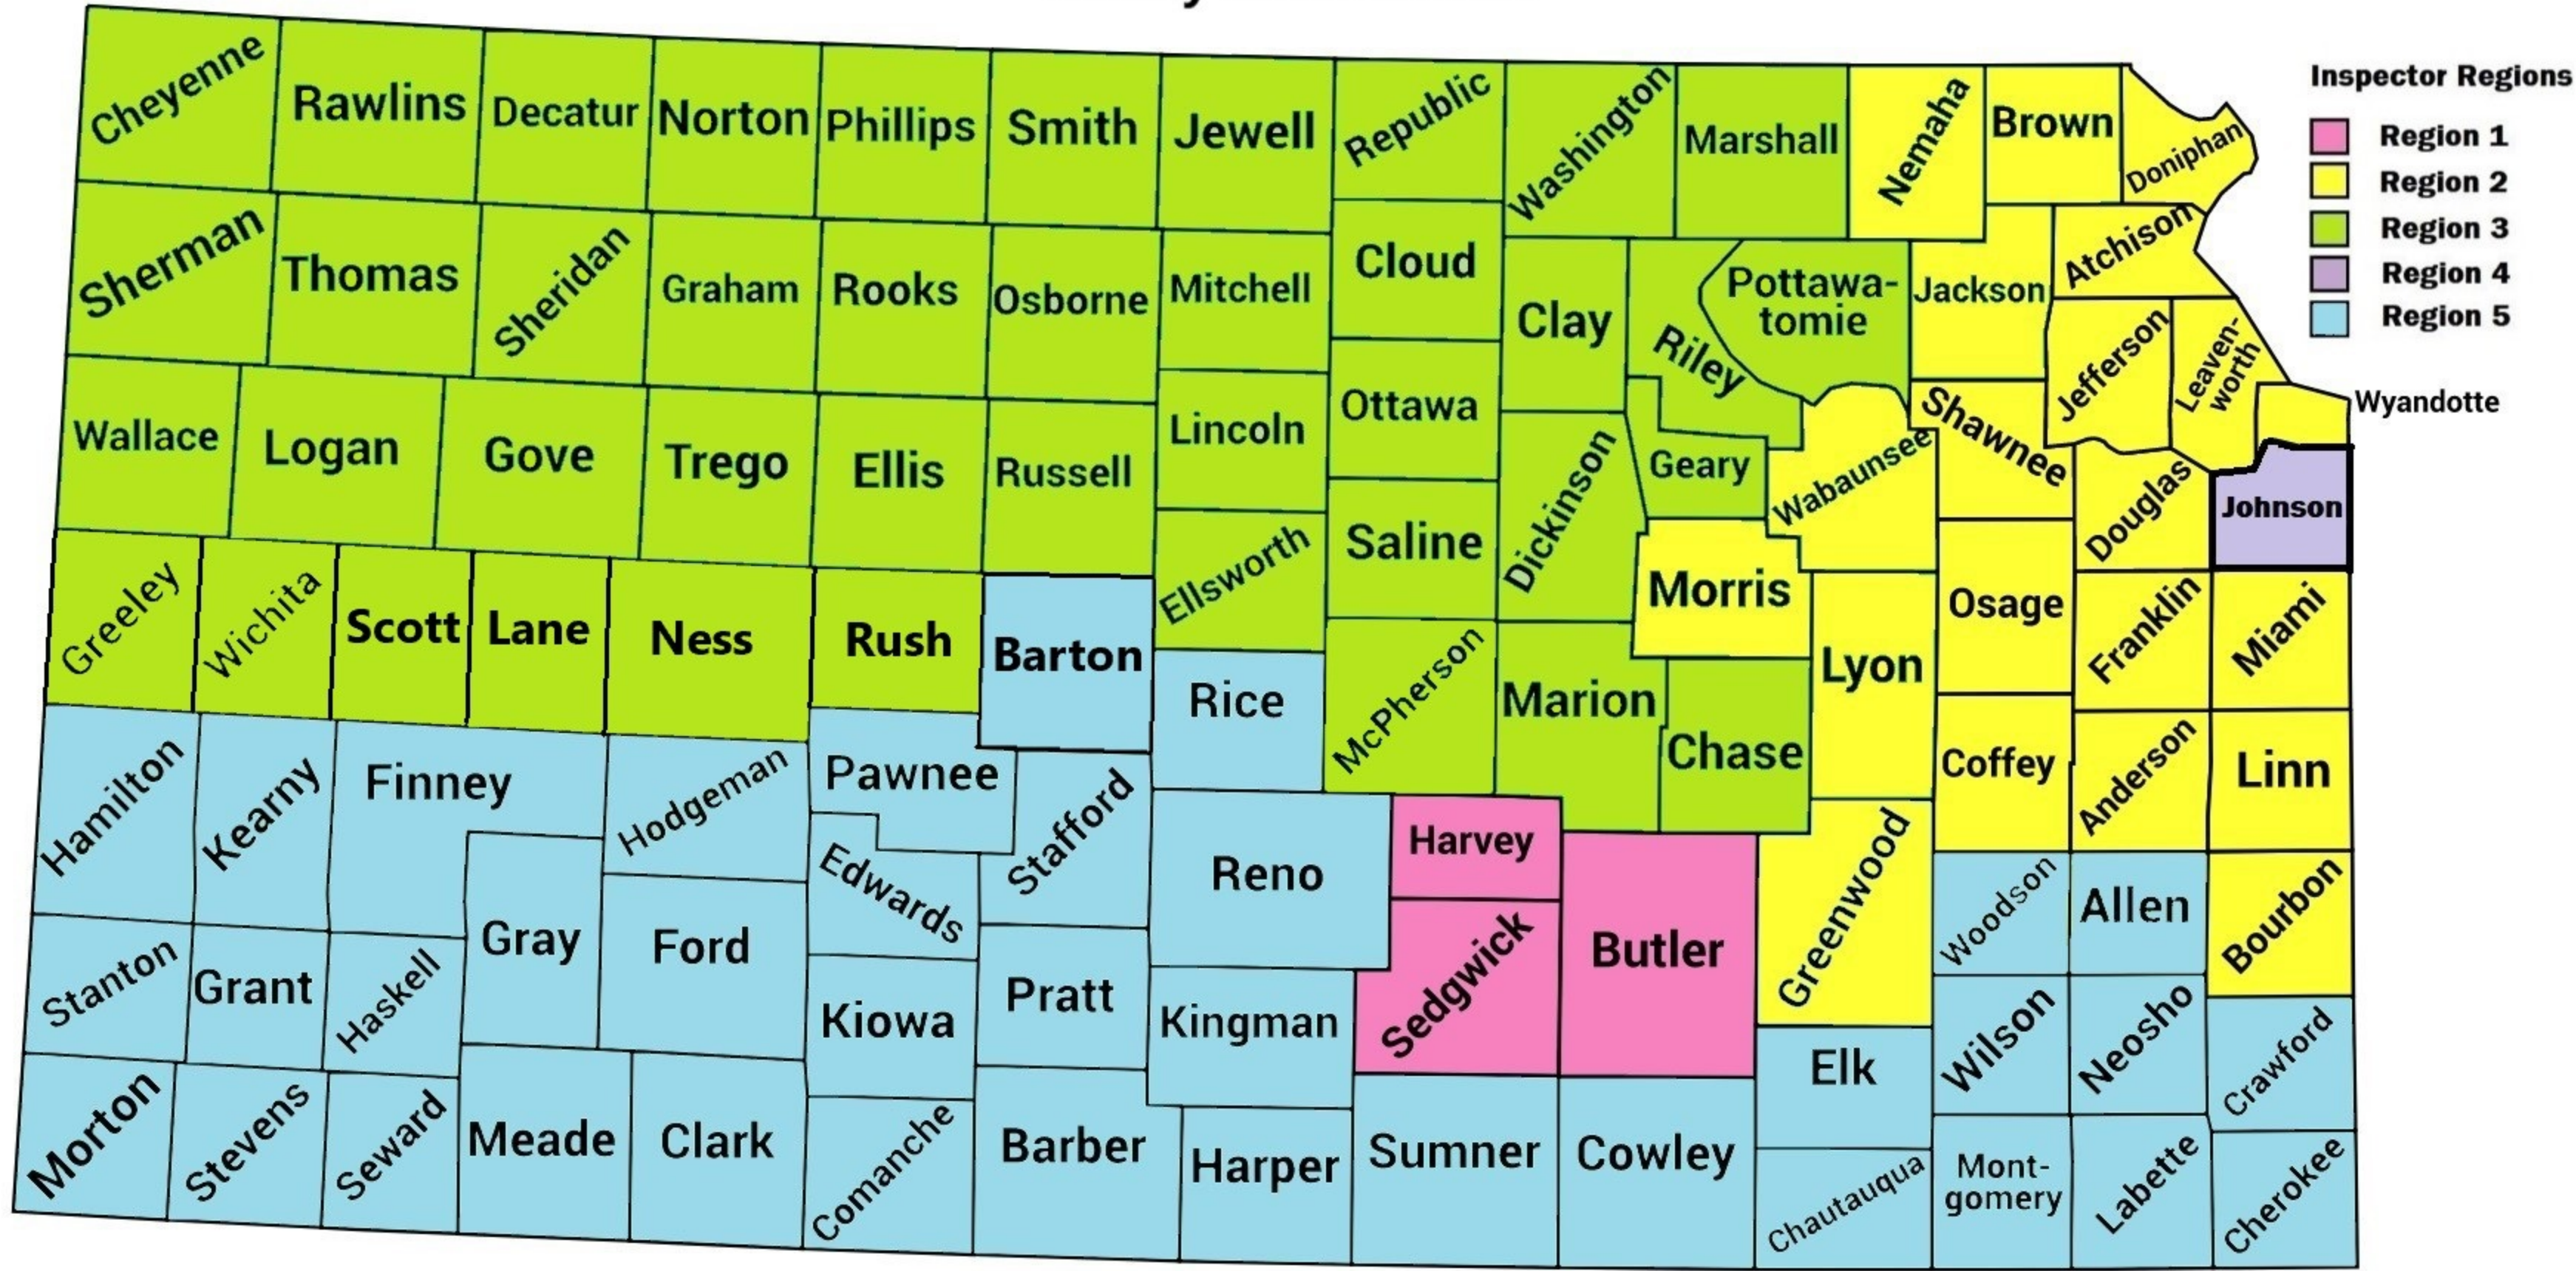

# County Redistribution

**Inspector Regions**

- Region 1**
- Region 2**
- Region 3**
- Region 4**
- Region 5**

Region 1	
Butler	86
Harvey	54
Sedgwick	906
<b>Total</b>	<b>1046</b>

Region 2	
Anderson	13
Atchison	21
Bourbon	21
Brown	20
Coffey	17
Doniphan	9
Douglas	230
Franklin	32
Greenwood	13
Jackson	16
Jefferson	16
Leavenworth	90
Linn	16
Lyon	44
Miami	50
Morris	8
Nemaha	21
Osage	13
Shawnee	230
Wabaunsee	6
Wyandotte	122
<b>Total</b>	<b>1008</b>

Region 4	
Johnson	1233

Region 3	
Chase	4
Cheyenne	13
Clay	13
Cloud	18
Decatur	7
Dickinson	38
Ellis	62
Ellsworth	10
Geary	55
Gove	6
Graham	8
Greeley	4
Jewell	5
Lane	3
Lincoln	2
Logan	9
Marion	25
Marshall	18
Mcpherson	51
Mitchell	12
Ness	9
Norton	9
Obsorne	11
Ottawa	5
Phillips	10
Pott	32
Rawlins	6
Republic	11
Riley	114
Rooks	16
Rush	6
Russell	21
Saline	102
Scott	12
Sheridan	9
Sherman	19
Smith	9
Thomas	29
Trego	5
Wallace	4
Washington	15
Wichita	5
<b>Total</b>	<b>822</b>

Region 5	
Allen	25
Barber	19
Barton	52
Chautauqua	8
Cherokee	26
Clark	2
Comanche	3
Cowley	52
Crawford	63
Edwards	9
Elk	3
Finney	58
Ford	52
Grant	13
Gray	6
Hamilton	8
Harper	11
Haskell	8
Hodgeman	3
Kearny	10
Kingman	11
Kiowa	3
Labette	29
Meade	10
Montgomery	51
Morton	5
Neosho	29
Pawnee	10
Pratt	17
Reno	119
Rice	17
Seward	31
Stafford	9
Stanton	4
Stevens	8
Sumner	30
Wilson	16
Woodson	7
<b>Total</b>	<b>837</b>