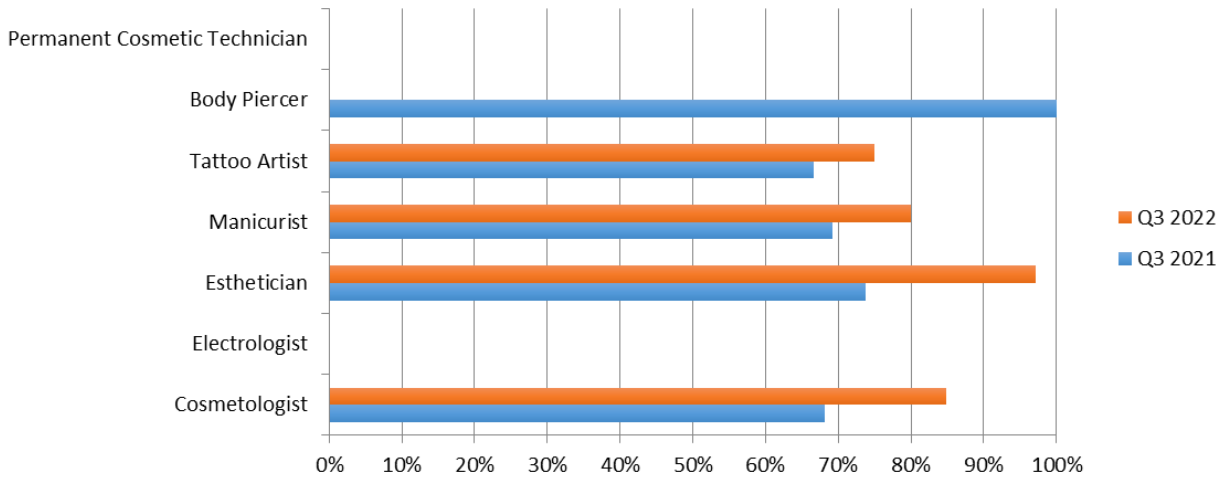

Practical / Written Practical Exam Pass Rates - Quarter 3