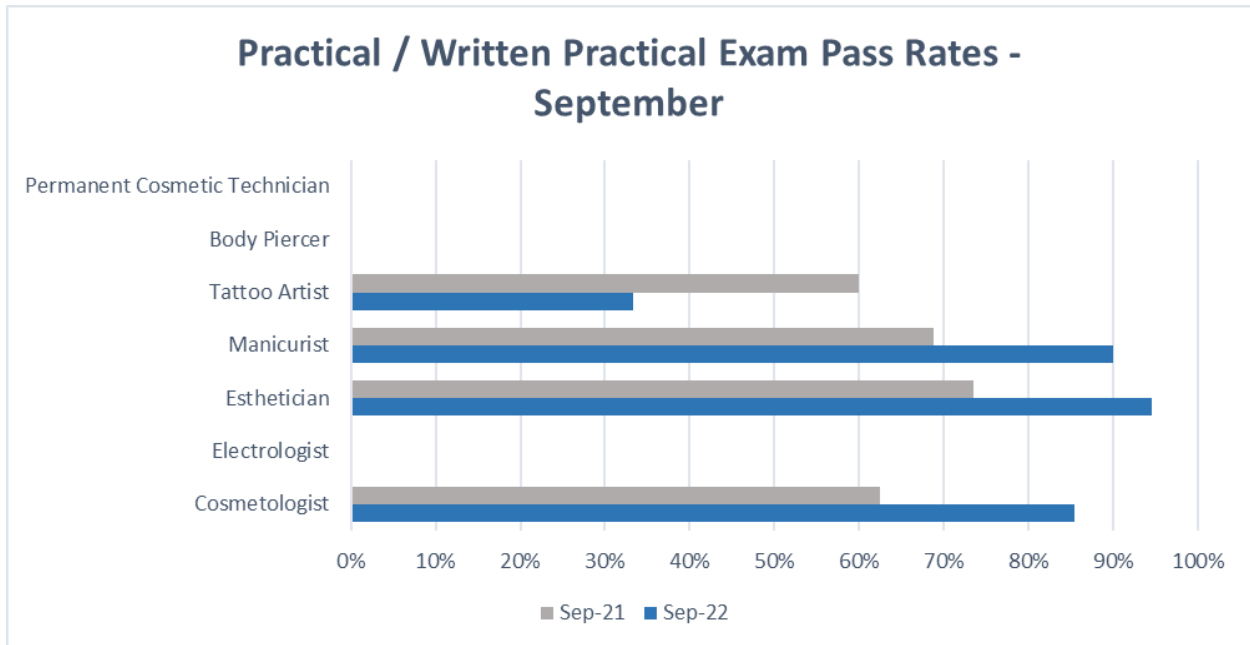

Pass Rates Chart - Q3 2022

	Original			Re-Test			All		
Cosmetologist	Tested	Passing	Pass Rate	Tested	Passing	Pass Rate	Tested	Passing	Pass Rate
Written Theory	193	181	93.78%	14	6	42.86%	207	187	90.34%
Written Practical	180	159	88.33%	31	20	64.52%	211	179	84.83%
	Original			Re-Test			All		
Electrologist	Tested	Passing	Pass Rate	Tested	Passing	Pass Rate	Tested	Passing	Pass Rate
Written Theory	0	0	N/A%	0	0	N/A%	0	0	N/A%
Written Practical	0	0	N/A%	0	0	N/A%	0	0	N/A%
	Original			Re-Test			All		
Instructor	Tested	Passing	Pass Rate	Tested	Passing	Pass Rate	Tested	Passing	Pass Rate
Written Theory	19	19	100.00%	0	0	N/A%	19	19	100.00%
	Original			Re-Test			All		
Esthetician	Tested	Passing	Pass Rate	Tested	Passing	Pass Rate	Tested	Passing	Pass Rate
Written Theory	95	89	93.68%	6	6	100.00%	101	95	94.06%
Written Practical	97	95	97.94%	9	8	88.89%	106	103	97.17%
	Original			Re-Test			All		
Manicurist	Tested	Passing	Pass Rate	Tested	Passing	Pass Rate	Tested	Passing	Pass Rate
Written Theory	63	50	79.37%	22	6	27.27%	85	56	65.88%
Written Practical	62	57	91.94%	13	3	23.08%	75	60	80.00%
	Original			Re-Test			All		
Tattoo Artist	Tested	Passing	Pass Rate	Tested	Passing	Pass Rate	Tested	Passing	Pass Rate
Written Theory	7	3	42.86%	3	2	66.67%	10	5	50.00%
Law	7	3	42.86%	2	0	0.00%	9	3	33.33%
Practical	6	4	66.67%	2	2	100.00%	8	6	75.00%
	Original			Re-Test			All		
Body Piercer	Tested	Passing	Pass Rate	Tested	Passing	Pass Rate	Tested	Passing	Pass Rate
Written Theory	0	0	N/A%	0	0	N/A%	0	0	N/A%
Law	0	0	N/A%	0	0	N/A%	0	0	N/A%
Practical	0	0	N/A%	0	0	N/A%	0	0	N/A%
	Original			Re-Test			All		
P. Cos. Tattoo	Tested	Passing	Pass Rate	Tested	Passing	Pass Rate	Tested	Passing	Pass Rate
Written Theory	0	0	N/A%	0	0	N/A%	0	0	N/A%
Law	0	0	N/A%	0	0	N/A%	0	0	N/A%
Practical	0	0	N/A%	0	0	N/A%	0	0	N/A%

Pass Rate Graphs