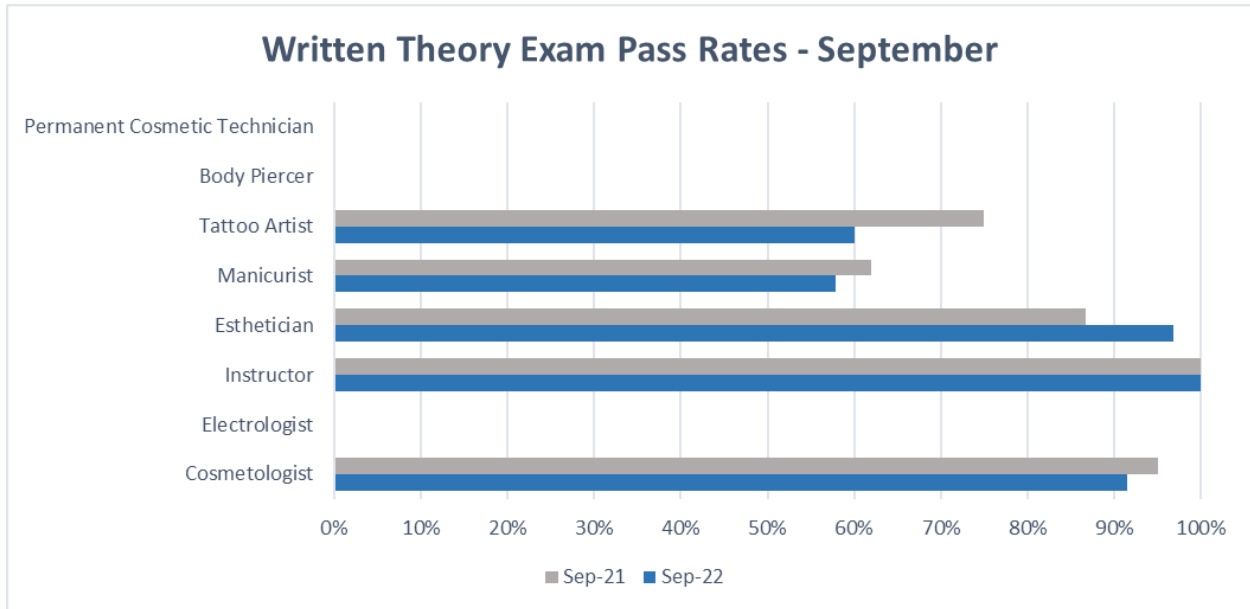

Pass Rates Chart - Q3 2022

	Original			Re-Test			All		
Cosmetologist	Tested	Passing	Pass Rate	Tested	Passing	Pass Rate	Tested	Passing	Pass Rate
Written Theory	193	181	93.78%	14	6	42.86%	207	187	90.34%
Written Practical	180	159	88.33%	31	20	64.52%	211	179	84.83%
	Original			Re-Test			All		
Electrologist	Tested	Passing	Pass Rate	Tested	Passing	Pass Rate	Tested	Passing	Pass Rate
Written Theory	0	0	N/A%	0	0	N/A%	0	0	N/A%
Written Practical	0	0	N/A%	0	0	N/A%	0	0	N/A%
	Original			Re-Test			All		
Instructor	Tested	Passing	Pass Rate	Tested	Passing	Pass Rate	Tested	Passing	Pass Rate
Written Theory	19	19	100.00%	0	0	N/A%	19	19	100.00%
	Original			Re-Test			All		
Esthetician	Tested	Passing	Pass Rate	Tested	Passing	Pass Rate	Tested	Passing	Pass Rate
Written Theory	95	89	93.68%	6	6	100.00%	101	95	94.06%
Written Practical	97	95	97.94%	9	8	88.89%	106	103	97.17%
	Original			Re-Test			All		
Manicurist	Tested	Passing	Pass Rate	Tested	Passing	Pass Rate	Tested	Passing	Pass Rate
Written Theory	63	50	79.37%	22	6	27.27%	85	56	65.88%
Written Practical	62	57	91.94%	13	3	23.08%	75	60	80.00%
	Original			Re-Test			All		
Tattoo Artist	Tested	Passing	Pass Rate	Tested	Passing	Pass Rate	Tested	Passing	Pass Rate
Written Theory	7	3	42.86%	3	2	66.67%	10	5	50.00%
Law	7	3	42.86%	2	0	0.00%	9	3	33.33%
Practical	6	4	66.67%	2	2	100.00%	8	6	75.00%
	Original			Re-Test			All		
Body Piercer	Tested	Passing	Pass Rate	Tested	Passing	Pass Rate	Tested	Passing	Pass Rate
Written Theory	0	0	N/A%	0	0	N/A%	0	0	N/A%
Law	0	0	N/A%	0	0	N/A%	0	0	N/A%
Practical	0	0	N/A%	0	0	N/A%	0	0	N/A%
	Original			Re-Test			All		
P. Cos. Tattoo	Tested	Passing	Pass Rate	Tested	Passing	Pass Rate	Tested	Passing	Pass Rate
Written Theory	0	0	N/A%	0	0	N/A%	0	0	N/A%
Law	0	0	N/A%	0	0	N/A%	0	0	N/A%
Practical	0	0	N/A%	0	0	N/A%	0	0	N/A%

Pass Rate Graphs