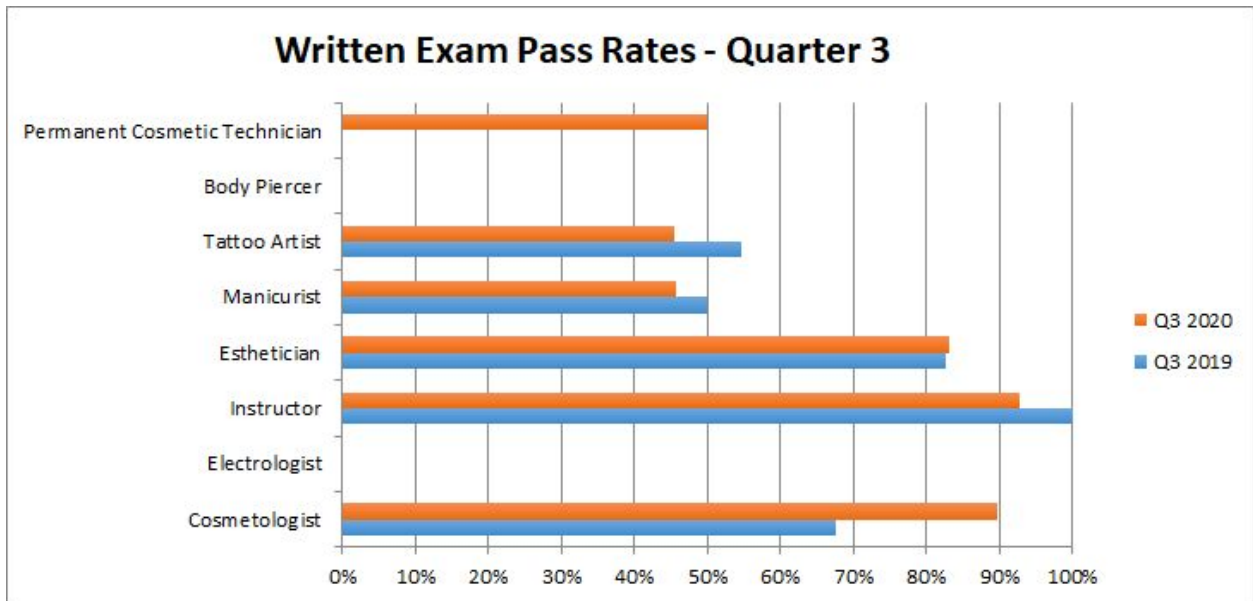

Pass Rates

Section 2

Pass Rates Chart

	Original			Re-Test			All		
Cosmetologist	Tested	Passing	Pass Rate	Tested	Passing	Pass Rate	Tested	Passing	Pass Rate
Written	155	147	94.84%	19	9	47.37%	174	156	89.66%
Practical	177	98	55.37%	50	31	62.00%	227	129	56.83%
Blood Spill	177	99	55.93%	31	19	61.29%	208	118	56.73%
	Original			Re-Test			All		
Electrologist	Tested	Passing	Pass Rate	Tested	Passing	Pass Rate	Tested	Passing	Pass Rate
Written	0	0	N/A%	0	0	N/A%	0	0	N/A%
Practical	0	0	N/A%	0	0	N/A%	0	0	N/A%
Blood Spill	0	0	N/A%	0	0	N/A%	0	0	N/A%
	Original			Re-Test			All		
Instructor	Tested	Passing	Pass Rate	Tested	Passing	Pass Rate	Tested	Passing	Pass Rate
Written	14	13	92.86%	0	0	N/A%	14	13	92.86%
	Original			Re-Test			All		
Esthetician	Tested	Passing	Pass Rate	Tested	Passing	Pass Rate	Tested	Passing	Pass Rate
Written	56	51	91.07%	9	3	33.33%	65	54	83.08%
Practical	64	37	57.81%	18	10	55.56%	82	47	57.32%
Blood Spill	64	38	59.38%	8	6	75.00%	72	44	61.11%
	Original			Re-Test			All		
Manicurist	Tested	Passing	Pass Rate	Tested	Passing	Pass Rate	Tested	Passing	Pass Rate
Written	49	28	57.14%	19	3	15.79%	68	31	45.59%
Practical	57	23	40.35%	26	10	38.46%	83	33	39.76%
Blood Spill	57	29	50.88%	15	6	40.00%	72	35	48.61%
	Original			Re-Test			All		
Tattoo Artist	Tested	Passing	Pass Rate	Tested	Passing	Pass Rate	Tested	Passing	Pass Rate
Written	8	4	50.00%	3	1	33.33%	11	5	45.45%
Law	8	3	37.50%	2	2	100.00%	10	5	50.00%
Practical	5	5	100.00%	2	1	50.00%	7	6	85.71%
	Original			Re-Test			All		
Body Piercer	Tested	Passing	Pass Rate	Tested	Passing	Pass Rate	Tested	Passing	Pass Rate
Written	0	0	N/A%	0	0	N/A%	0	0	N/A%
Law	0	0	N/A%	1	1	100.00%	1	1	100.00%
Practical	2	2	100.00%	0	0	N/A%	2	2	100.00%
	Original			Re-Test			All		
P. Cos. Tattoo	Tested	Passing	Pass Rate	Tested	Passing	Pass Rate	Tested	Passing	Pass Rate
Written	1	0	0.00%	1	1	100.00%	2	1	50.00%
Law	1	0	0.00%	1	1	100.00%	2	1	50.00%
Practical	1	1	100.00%	0	0	N/A%	1	1	100.00%

Written Pass Rate Graphs

Practical Pass Rate Graphs