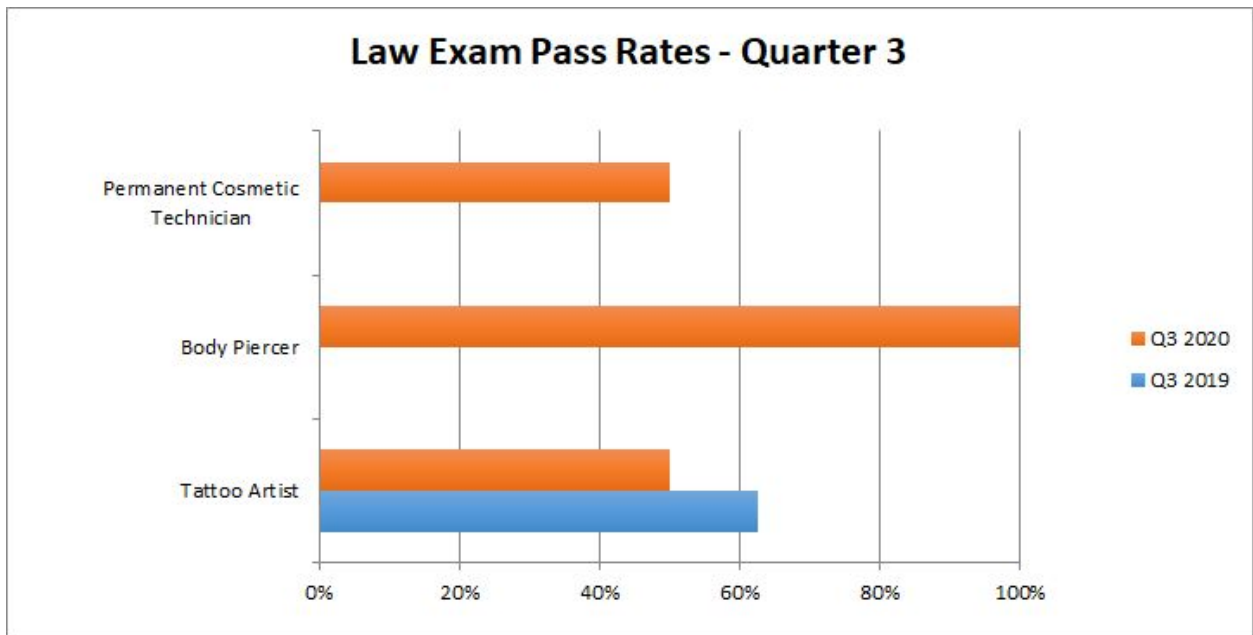

Pass Rates

Section 2

Pass Rates Chart

	Original			Re-Test			All		
Cosmetologist	Tested	Passing	Pass Rate	Tested	Passing	Pass Rate	Tested	Passing	Pass Rate
Written	155	147	94.84%	19	9	47.37%	174	156	89.66%
Practical	177	98	55.37%	50	31	62.00%	227	129	56.83%
Blood Spill	177	99	55.93%	31	19	61.29%	208	118	56.73%
	Original			Re-Test			All		
Electrologist	Tested	Passing	Pass Rate	Tested	Passing	Pass Rate	Tested	Passing	Pass Rate
Written	0	0	N/A%	0	0	N/A%	0	0	N/A%
Practical	0	0	N/A%	0	0	N/A%	0	0	N/A%
Blood Spill	0	0	N/A%	0	0	N/A%	0	0	N/A%
	Original			Re-Test			All		
Instructor	Tested	Passing	Pass Rate	Tested	Passing	Pass Rate	Tested	Passing	Pass Rate
Written	14	13	92.86%	0	0	N/A%	14	13	92.86%
	Original			Re-Test			All		
Esthetician	Tested	Passing	Pass Rate	Tested	Passing	Pass Rate	Tested	Passing	Pass Rate
Written	56	51	91.07%	9	3	33.33%	65	54	83.08%
Practical	64	37	57.81%	18	10	55.56%	82	47	57.32%
Blood Spill	64	38	59.38%	8	6	75.00%	72	44	61.11%
	Original			Re-Test			All		
Manicurist	Tested	Passing	Pass Rate	Tested	Passing	Pass Rate	Tested	Passing	Pass Rate
Written	49	28	57.14%	19	3	15.79%	68	31	45.59%
Practical	57	23	40.35%	26	10	38.46%	83	33	39.76%
Blood Spill	57	29	50.88%	15	6	40.00%	72	35	48.61%
	Original			Re-Test			All		
Tattoo Artist	Tested	Passing	Pass Rate	Tested	Passing	Pass Rate	Tested	Passing	Pass Rate
Written	8	4	50.00%	3	1	33.33%	11	5	45.45%
Law	8	3	37.50%	2	2	100.00%	10	5	50.00%
Practical	5	5	100.00%	2	1	50.00%	7	6	85.71%
	Original			Re-Test			All		
Body Piercer	Tested	Passing	Pass Rate	Tested	Passing	Pass Rate	Tested	Passing	Pass Rate
Written	0	0	N/A%	0	0	N/A%	0	0	N/A%
Law	0	0	N/A%	1	1	100.00%	1	1	100.00%
Practical	2	2	100.00%	0	0	N/A%	2	2	100.00%
	Original			Re-Test			All		
P. Cos. Tattoo	Tested	Passing	Pass Rate	Tested	Passing	Pass Rate	Tested	Passing	Pass Rate
Written	1	0	0.00%	1	1	100.00%	2	1	50.00%
Law	1	0	0.00%	1	1	100.00%	2	1	50.00%
Practical	1	1	100.00%	0	0	N/A%	1	1	100.00%

Written Pass Rate Graphs

Practical Pass Rate Graphs