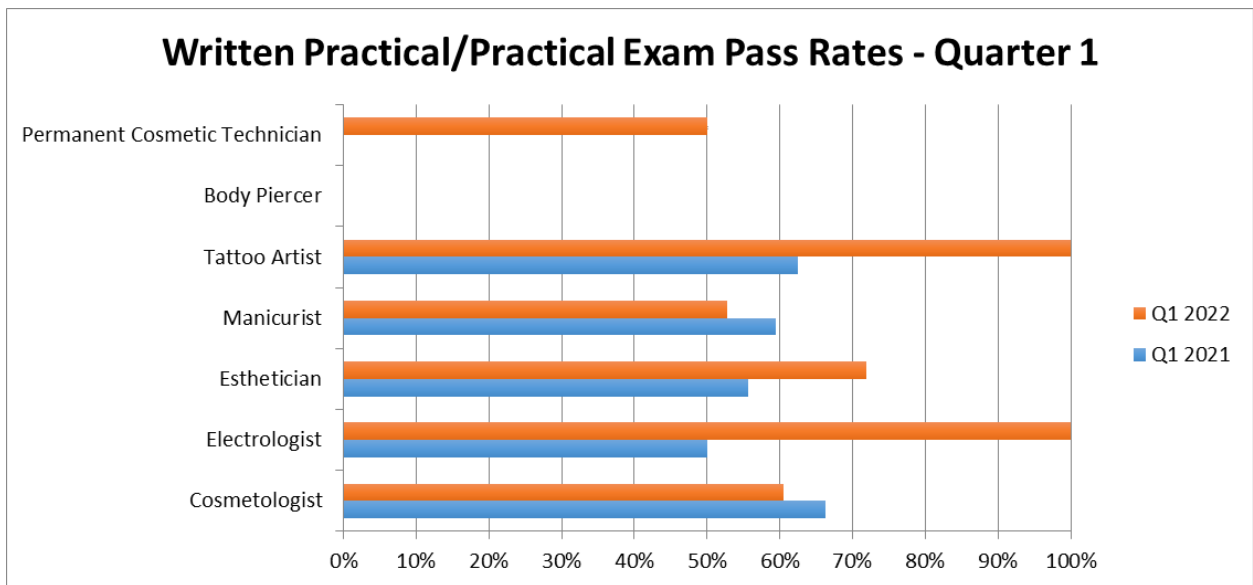

Pass Rates

Section 2

Pass Rates Chart

	Original			Re-Test			All		
Cosmetologist	Tested	Passing	Pass Rate	Tested	Passing	Pass Rate	Tested	Passing	Pass Rate
Written	155	151	97.42%	10	4	40.00%	165	155	93.94%
Practical	123	84	68.29%	97	49	50.52%	220	133	60.45%
	Original			Re-Test			All		
Electrologist	Tested	Passing	Pass Rate	Tested	Passing	Pass Rate	Tested	Passing	Pass Rate
Written	1	1	100.00%	0	0	N/A%	1	1	100.00%
Practical	1	1	100.00%	0	0	N/A%	1	1	100.00%
	Original			Re-Test			All		
Instructor	Tested	Passing	Pass Rate	Tested	Passing	Pass Rate	Tested	Passing	Pass Rate
Written	12	11	91.67%	0	0	N/A%	12	11	91.67%
	Original			Re-Test			All		
Esthetician	Tested	Passing	Pass Rate	Tested	Passing	Pass Rate	Tested	Passing	Pass Rate
Written	63	60	95.24%	4	2	50.00%	67	62	92.54%
Practical	61	51	83.61%	28	13	46.43%	89	64	71.91%
	Original			Re-Test			All		
Manicurist	Tested	Passing	Pass Rate	Tested	Passing	Pass Rate	Tested	Passing	Pass Rate
Written	56	43	76.79%	53	9	16.98%	109	52	47.71%
Practical	62	39	62.90%	63	27	42.86%	125	66	52.80%
	Original			Re-Test			All		
Tattoo Artist	Tested	Passing	Pass Rate	Tested	Passing	Pass Rate	Tested	Passing	Pass Rate
Written	6	6	100.00%	2	1	50.00%	8	7	87.50%
Law	6	6	100.00%	0	0	N/A%	6	6	100.00%
Practical	4	4	100.00%	1	1	100.00%	5	5	100.00%
	Original			Re-Test			All		
Body Piercer	Tested	Passing	Pass Rate	Tested	Passing	Pass Rate	Tested	Passing	Pass Rate
Written	0	0	N/A%	0	0	N/A%	0	0	N/A%
Law	0	0	N/A%	0	0	N/A%	0	0	N/A%
Practical	0	0	N/A%	0	0	N/A%	0	0	N/A%
	Original			Re-Test			All		
P. Cos. Tattoo	Tested	Passing	Pass Rate	Tested	Passing	Pass Rate	Tested	Passing	Pass Rate
Written	2	1	50.00%	0	0	N/A%	2	1	50.00%
Law	2	1	50.00%	0	0	N/A%	2	1	50.00%
Practical	1	0	0.00%	1	1	100.00%	2	1	50.00%

Pass Rate Graphs