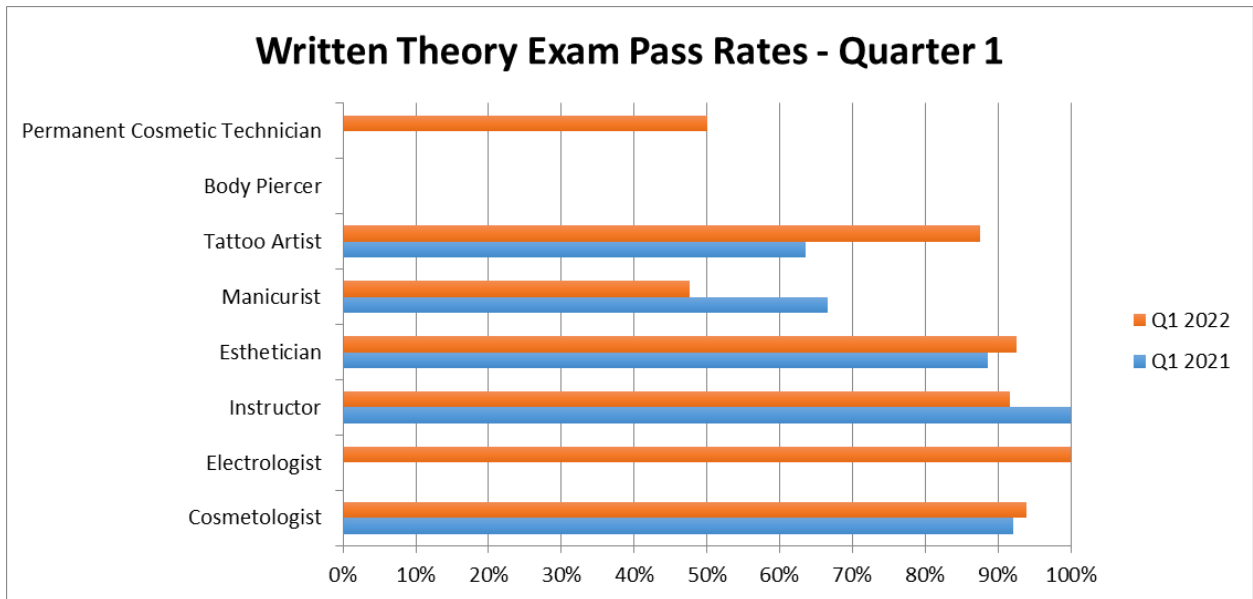

Pass Rates

Section 2

Pass Rates Chart

	Original			Re-Test			All		
Cosmetologist	Tested	Passing	Pass Rate	Tested	Passing	Pass Rate	Tested	Passing	Pass Rate
Written	155	151	97.42%	10	4	40.00%	165	155	93.94%
Practical	123	84	68.29%	97	49	50.52%	220	133	60.45%
	Original			Re-Test			All		
Electrologist	Tested	Passing	Pass Rate	Tested	Passing	Pass Rate	Tested	Passing	Pass Rate
Written	1	1	100.00%	0	0	N/A%	1	1	100.00%
Practical	1	1	100.00%	0	0	N/A%	1	1	100.00%
	Original			Re-Test			All		
Instructor	Tested	Passing	Pass Rate	Tested	Passing	Pass Rate	Tested	Passing	Pass Rate
Written	12	11	91.67%	0	0	N/A%	12	11	91.67%
	Original			Re-Test			All		
Esthetician	Tested	Passing	Pass Rate	Tested	Passing	Pass Rate	Tested	Passing	Pass Rate
Written	63	60	95.24%	4	2	50.00%	67	62	92.54%
Practical	61	51	83.61%	28	13	46.43%	89	64	71.91%
	Original			Re-Test			All		
Manicurist	Tested	Passing	Pass Rate	Tested	Passing	Pass Rate	Tested	Passing	Pass Rate
Written	56	43	76.79%	53	9	16.98%	109	52	47.71%
Practical	62	39	62.90%	63	27	42.86%	125	66	52.80%
	Original			Re-Test			All		
Tattoo Artist	Tested	Passing	Pass Rate	Tested	Passing	Pass Rate	Tested	Passing	Pass Rate
Written	6	6	100.00%	2	1	50.00%	8	7	87.50%
Law	6	6	100.00%	0	0	N/A%	6	6	100.00%
Practical	4	4	100.00%	1	1	100.00%	5	5	100.00%
	Original			Re-Test			All		
Body Piercer	Tested	Passing	Pass Rate	Tested	Passing	Pass Rate	Tested	Passing	Pass Rate
Written	0	0	N/A%	0	0	N/A%	0	0	N/A%
Law	0	0	N/A%	0	0	N/A%	0	0	N/A%
Practical	0	0	N/A%	0	0	N/A%	0	0	N/A%
	Original			Re-Test			All		
P. Cos. Tattoo	Tested	Passing	Pass Rate	Tested	Passing	Pass Rate	Tested	Passing	Pass Rate
Written	2	1	50.00%	0	0	N/A%	2	1	50.00%
Law	2	1	50.00%	0	0	N/A%	2	1	50.00%
Practical	1	0	0.00%	1	1	100.00%	2	1	50.00%

Pass Rate Graphs