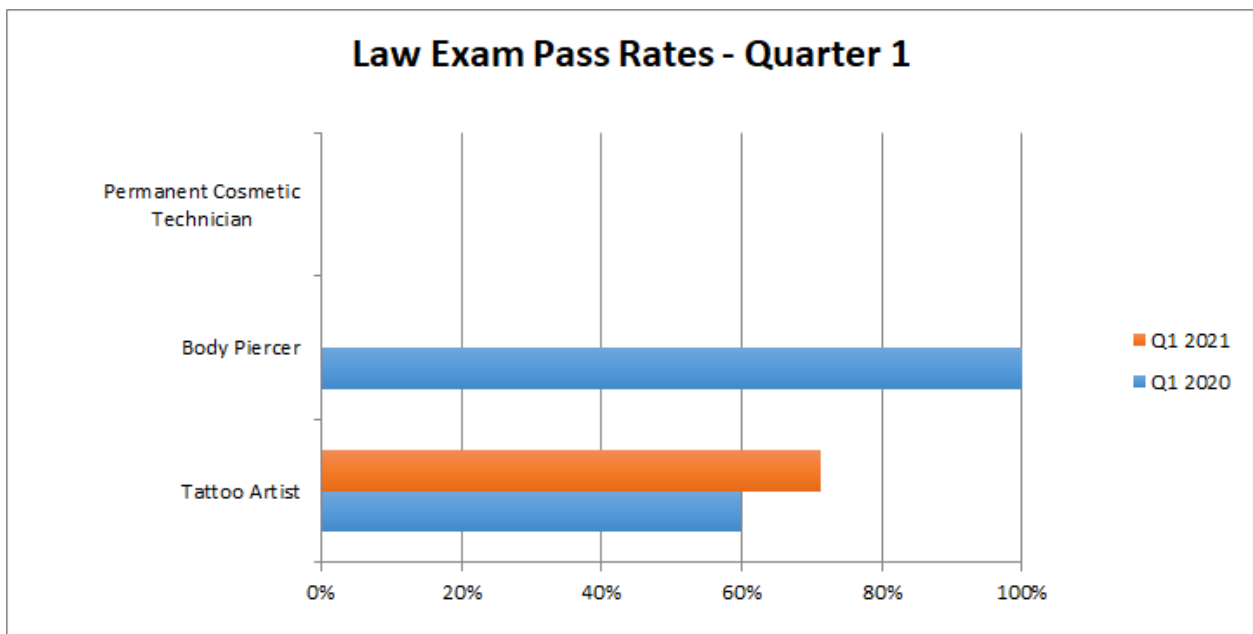

Pass Rates

Section 2

Pass Rates Chart

	Original			Re-Test			All		
Cosmetologist	Tested	Passing	Pass Rate	Tested	Passing	Pass Rate	Tested	Passing	Pass Rate
Written	137	133	97.08%	15	7	46.67%	152	140	92.11%
Practical	136	94	69.12%	78	48	61.54%	214	142	66.36%
Blood Spill	136	102	75.00%	39	27	69.23%	175	129	73.71%
	Original			Re-Test			All		
Electrologist	Tested	Passing	Pass Rate	Tested	Passing	Pass Rate	Tested	Passing	Pass Rate
Written	0	0	N/A%	0	0	N/A%	0	0	N/A%
Practical	1	0	0.00%	1	1	100.00%	2	1	50.00%
Blood Spill	1	0	0.00%	1	1	100.00%	2	1	50.00%
	Original			Re-Test			All		
Instructor	Tested	Passing	Pass Rate	Tested	Passing	Pass Rate	Tested	Passing	Pass Rate
Written	14	14	100.00%	0	0	N/A%	14	14	100.00%
	Original			Re-Test			All		
Esthetician	Tested	Passing	Pass Rate	Tested	Passing	Pass Rate	Tested	Passing	Pass Rate
Written	45	43	95.56%	8	4	50.00%	53	47	88.68%
Practical	46	26	56.52%	24	13	54.17%	70	39	55.71%
Blood Spill	46	30	65.22%	6	4	66.67%	52	34	65.38%
	Original			Re-Test			All		
Manicurist	Tested	Passing	Pass Rate	Tested	Passing	Pass Rate	Tested	Passing	Pass Rate
Written	74	60	81.08%	31	10	32.26%	105	70	66.67%
Practical	65	37	56.92%	41	26	63.41%	106	63	59.43%
Blood Spill	65	44	67.69%	10	6	60.00%	75	50	66.67%
	Original			Re-Test			All		
Tattoo Artist	Tested	Passing	Pass Rate	Tested	Passing	Pass Rate	Tested	Passing	Pass Rate
Written	7	6	85.71%	4	1	25.00%	11	7	63.64%
Law	7	5	71.43%	0	0	N/A%	7	5	71.43%
Practical	7	4	57.14%	1	1	100.00%	8	5	62.50%
	Original			Re-Test			All		
Body Piercer	Tested	Passing	Pass Rate	Tested	Passing	Pass Rate	Tested	Passing	Pass Rate
Written	0	0	N/A%	0	0	N/A%	0	0	N/A%
Law	0	0	N/A%	0	0	N/A%	0	0	N/A%
Practical	0	0	N/A%	0	0	N/A%	0	0	N/A%
	Original			Re-Test			All		
P. Cos. Tattoo	Tested	Passing	Pass Rate	Tested	Passing	Pass Rate	Tested	Passing	Pass Rate
Written	0	0	N/A%	0	0	N/A%	0	0	N/A%
Law	0	0	N/A%	0	0	N/A%	0	0	N/A%
Practical	0	0	N/A%	1	0	0.00%	1	0	0.00%

Written Pass Rate Graphs