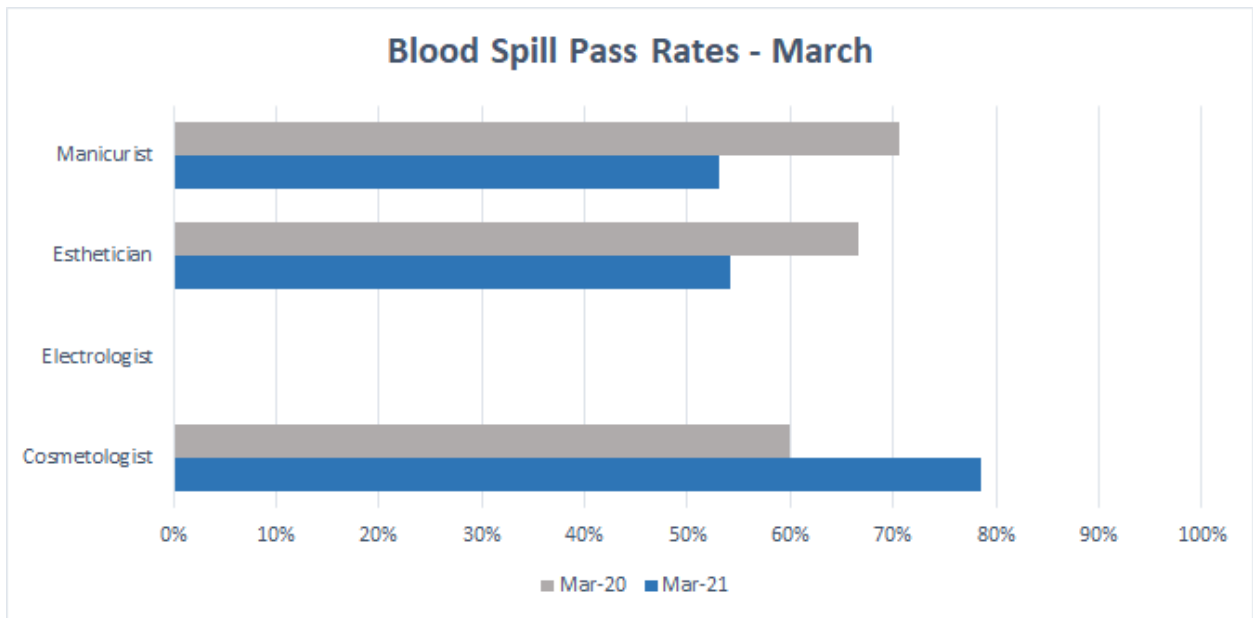

Pass Rates

Section 2

Pass Rates Chart

	Original			Re-Test			All		
Cosmetologist	Tested	Passing	Pass Rate	Tested	Passing	Pass Rate	Tested	Passing	Pass Rate
Written	137	133	97.08%	15	7	46.67%	152	140	92.11%
Practical	136	94	69.12%	78	48	61.54%	214	142	66.36%
Blood Spill	136	102	75.00%	39	27	69.23%	175	129	73.71%
	Original			Re-Test			All		
Electrologist	Tested	Passing	Pass Rate	Tested	Passing	Pass Rate	Tested	Passing	Pass Rate
Written	0	0	N/A%	0	0	N/A%	0	0	N/A%
Practical	1	0	0.00%	1	1	100.00%	2	1	50.00%
Blood Spill	1	0	0.00%	1	1	100.00%	2	1	50.00%
	Original			Re-Test			All		
Instructor	Tested	Passing	Pass Rate	Tested	Passing	Pass Rate	Tested	Passing	Pass Rate
Written	14	14	100.00%	0	0	N/A%	14	14	100.00%
	Original			Re-Test			All		
Esthetician	Tested	Passing	Pass Rate	Tested	Passing	Pass Rate	Tested	Passing	Pass Rate
Written	45	43	95.56%	8	4	50.00%	53	47	88.68%
Practical	46	26	56.52%	24	13	54.17%	70	39	55.71%
Blood Spill	46	30	65.22%	6	4	66.67%	52	34	65.38%
	Original			Re-Test			All		
Manicurist	Tested	Passing	Pass Rate	Tested	Passing	Pass Rate	Tested	Passing	Pass Rate
Written	74	60	81.08%	31	10	32.26%	105	70	66.67%
Practical	65	37	56.92%	41	26	63.41%	106	63	59.43%
Blood Spill	65	44	67.69%	10	6	60.00%	75	50	66.67%
	Original			Re-Test			All		
Tattoo Artist	Tested	Passing	Pass Rate	Tested	Passing	Pass Rate	Tested	Passing	Pass Rate
Written	7	6	85.71%	4	1	25.00%	11	7	63.64%
Law	7	5	71.43%	0	0	N/A%	7	5	71.43%
Practical	7	4	57.14%	1	1	100.00%	8	5	62.50%
	Original			Re-Test			All		
Body Piercer	Tested	Passing	Pass Rate	Tested	Passing	Pass Rate	Tested	Passing	Pass Rate
Written	0	0	N/A%	0	0	N/A%	0	0	N/A%
Law	0	0	N/A%	0	0	N/A%	0	0	N/A%
Practical	0	0	N/A%	0	0	N/A%	0	0	N/A%
	Original			Re-Test			All		
P. Cos. Tattoo	Tested	Passing	Pass Rate	Tested	Passing	Pass Rate	Tested	Passing	Pass Rate
Written	0	0	N/A%	0	0	N/A%	0	0	N/A%
Law	0	0	N/A%	0	0	N/A%	0	0	N/A%
Practical	0	0	N/A%	1	0	0.00%	1	0	0.00%

Written Pass Rate Graphs